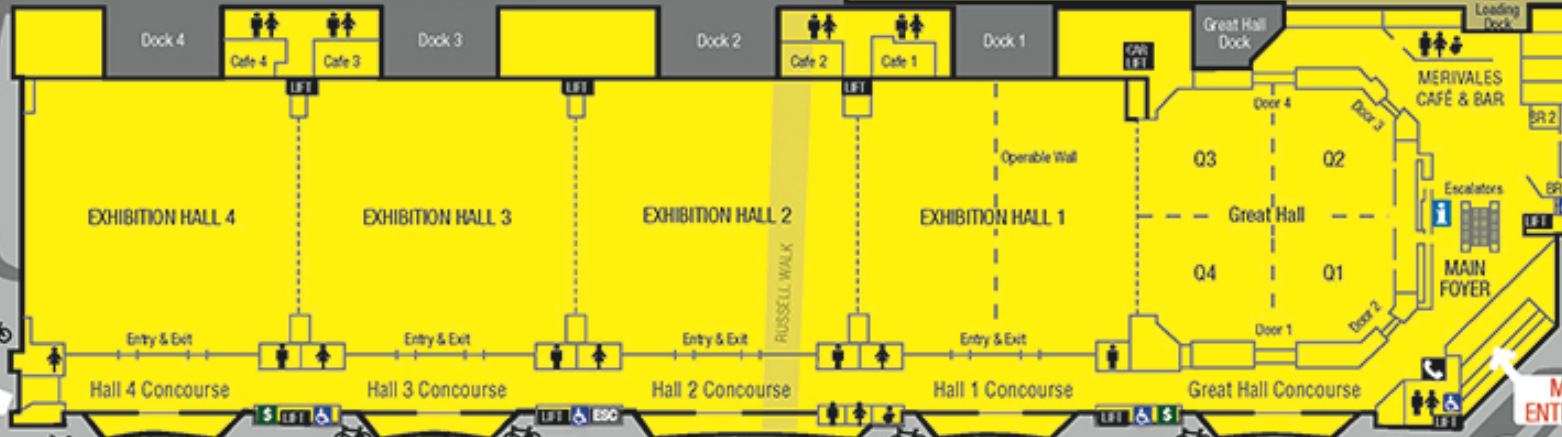

Brisbane River

City Cat Terminal

GOODWILL PEDESTRIAN BRIDGE

BRISBANE CBD

Queensland Performing Arts Centre

Queensland Conservatorium

South Bank Parklands and Dining Precinct

GOMA ART GALLERY LIBRARY MUSEUM

Cultural Centre Bus Station

GREY STREET

P 3

GREY STREET ENTRANCE

COACH DROP OFF

Retail

OLIO CAFE & BAR

GREY STREET FOWER

Loading

Rydges Hotel

South Brisbane Railway Station

BCEC on Grey Street joins with BCEC on Merivale Street via the Plaza Level

BUSWAY

SERVICE ROAD

Loading Dock/Service Road Entrance

Kitchen Loading Dock

- Access
- Taxi Rank
- ATM
- Public Toilets
- Parenting Room
- Public Telephones
- Parking
- Lifts
- Information & Box Office
- Exhibitors Service Centre
- Bicycle Racks
- City Cat - Ferry Terminal
- Train Station
- Bus Station

MELBOURNE STREET

P 2

MELBOURNE STREET ENTRANCE

Pedestrian access to carparks

GLENELG STREET

GLENELG STREET ENTRANCE

COACH DROP OFF

MAIN ENTRANCE

TAXI RANK

MERIVALE STREET

P 2 & 3

P 2

P 1